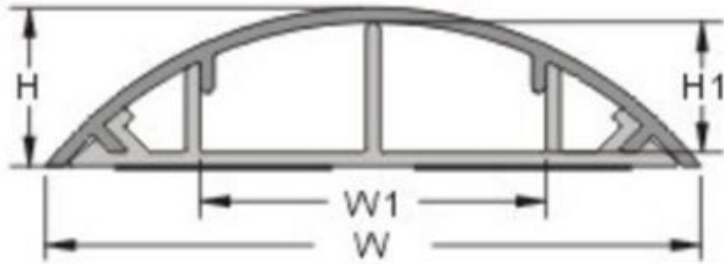

Part # 013.012.6013 - White

Part # 013.012.6014 - Black

Part # 013.012.6015 - Grey

W	60mm
W1	30mm
H	15mm
H1	12mm
Length	2m

CONNECT & COLLECT

SYDNEY - Head Office
17/31 Maddox St
ALEXANDRIA NSW 2015

MELBOURNE
17/428 Old Geelong Rd
HOPPERS CROSSING VIC 3029

Cable Cover - 70mm x 15mm x 2m available in White, Black and Grey

Part # 013.012.7013 - White

Part # 013.012.7014 - Black

Part # 013.012.7015 - Grey

W	70mm
W1	40mm
H	17mm
H1	13mm
Length	2m

Cable Cover - 90mm x 15mm x 2m available in White, Black and Grey

Part # 013.012.9013 - White

Part # 013.012.9014 - Black

Part # 013.012.9015 - Grey

W	90mm
W1	50mm
H	20mm
H1	13mm
Length	2m

Queensland
Government

GITC APPROVED

CONNECT & COLLECT

SYDNEY - Head Office
17/31 Maddox St
ALEXANDRIA NSW 2015