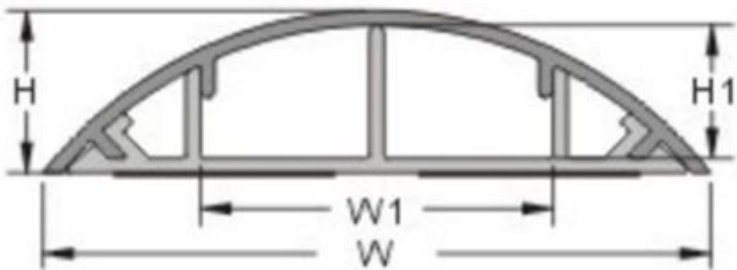

Cable Cover - 70mm x 15mm x 2m available in White, Black and Grey

Part # 013.012.7013 - White

Part # 013.012.7014 - Black

Part # 013.012.7015 - Grey

W	70mm
W1	40mm
H	17mm
H1	13mm
Length	2m

Cable Cover - 90mm x 15mm x 2m available in White, Black and Grey

Part # 013.012.9013 - White

Part # 013.012.9014 - Black

Part # 013.012.9015 - Grey

W	90mm
W1	50mm
H	20mm
H1	13mm
Length	2m

Queensland
Government

GITC APPROVED

CONNECT & COLLECT

SYDNEY - Head Office
17/31 Maddox St
ALEXANDRIA NSW 2015