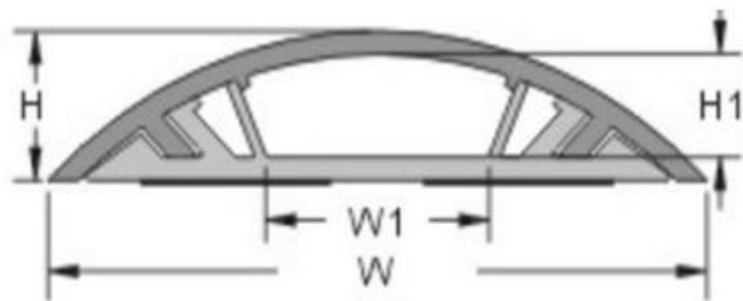

Specifications:

- Length: 2m
- Material: High impact, warp-proof PVC, self-extinguishing, UL approved 94V-0
- Maximum service temperature: 85°C
- Colour: White, Black or Grey

Cable Cover - 60mm x 13mm x 2m available in White, Black and Grey

Part # 013.012.6013 - White

Part # 013.012.6014 - Black

Part # 013.012.6015 - Grey

W	60mm
W1	30mm
H	15mm
H1	12mm
Length	2m

CONNECT & COLLECT

SYDNEY - Head Office
17/31 Maddox St
ALEXANDRIA NSW 2015

MELBOURNE
17/428 Old Geelong Rd
HOPPERS CROSSING VIC 3029